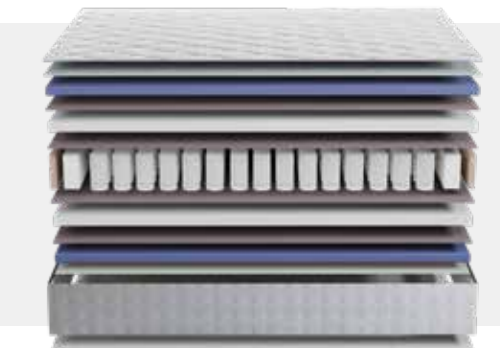

1	Plush Fabric	9	Comfort Foam
2	Quilting Fiber	10	Nonwoven Fabric
3	Rolled Foam	11	Rolled Foam
4	Nonwoven Fabric	12	Quilting Fiber
5	Comfort Foam	13	Knitted Fabric
6	Nonwoven Fabric	14	High Density Foam
7	Pocket Spring	15	Plush Fabric
8	Nonwoven Fabric