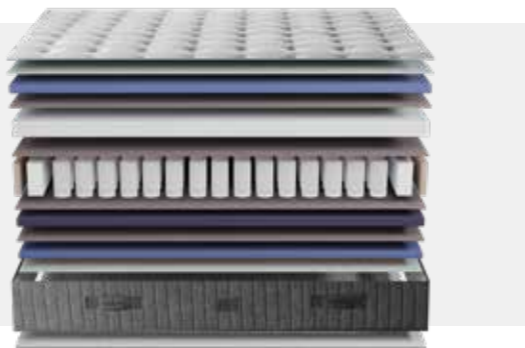

1 Knitted Fabric	9 Comfort Foam
2 Quilting Fiber	10 Nonwoven Fabric
3 Rolled Foam	11 Rolled Foam
4 Nonwoven Fabric	12 Quilting Fiber
5 Comfort Foam	13 Knitted Fabric
6 Nonwoven Fabric	14 High Density Foam
7 Pocket Spring	15 Boucle Fabric
8 Nonwoven Fabric