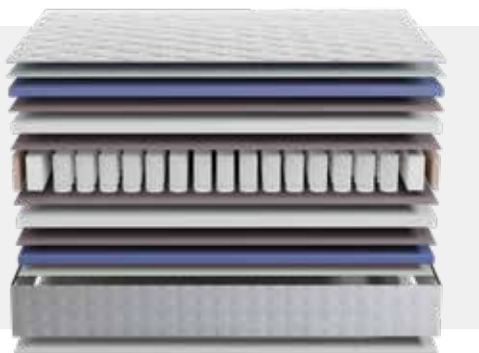

1 Cotton Knitted Fabric	9 Nonwoven Fabric
2 Quilting Fiber	10 Comfort Foam
3 Rolled Foam	11 Nonwoven Fabric
4 Nonwoven Fabric	12 Rolled Foam
5 Feather Foam	13 Quilting Fiber
6 Comfort Foam	14 Knitted Fabric
7 Nonwoven Fabric	15 High Density Foam
8 Pocket Spring	16 Nubuck Fabric