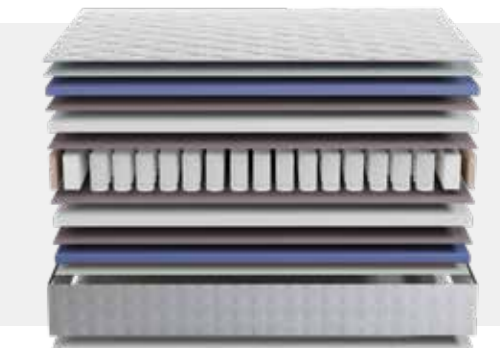

1	Knitted Fabric	9	Comfort Foam
2	Quilting Fiber	10	Nonwoven Fabric
3	Rolled Foam	11	Rolled Foam
4	Nonwoven Fabric	12	Quilting Fiber
5	Comfort Foam	13	Knitted Fabric
6	Nonwoven Fabric	14	High Density Foam
7	Pocket Spring	15	Linen Fabric
8	Nonwoven Fabric