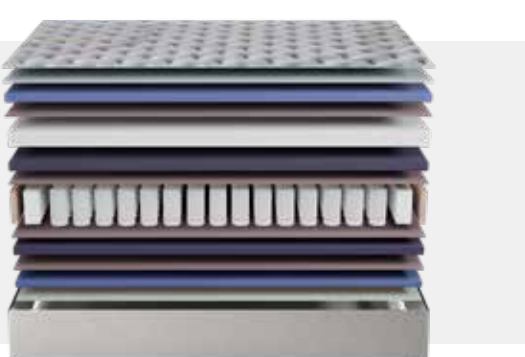

1 Knitted Fabric	9 Nonwoven Fabric
2 Quilting Fiber	10 Comfort Foam
3 Rolled Foam	11 Nonwoven Fabric
4 Nonwoven Fabric	12 Rolled Foam
5 Comfort Foam	13 Quilting Fiber
6 Comfort Foam	14 Knitted Fabric
7 Nonwoven Fabric	15 High Density Foam
8 Pocket Spring	16 Boucle Fabric