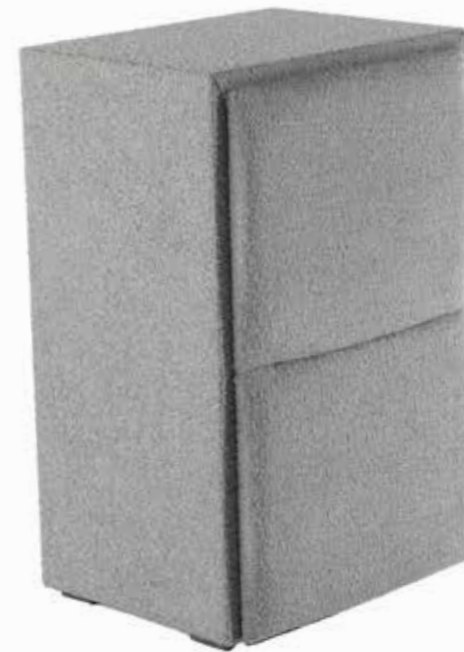

COMFY NIGHTSTAND

Size: 40x65 cm

The Comfy nightstand boasts a comfortable design that lives up to its name. Its soft lines, simple surface texture, and elegant details create a peaceful atmosphere in your bedroom.

Large Storage

Its convenient drawer structure allows you to store your personal belongings neatly. Its compact dimensions make it ideal for use even in tight spaces, while its top surface provides practical storage for books, lampshades, or accessories. Its balanced form ensures long-term durability.

2 DRAWER NIGHTSTAND

Size: 45x55 cm

This two-drawer nightstand, with its simple and functional design, fits perfectly into any bedroom. Its compact form brings balance to modern and minimalist spaces. Its lightweight appearance creates a spacious atmosphere.