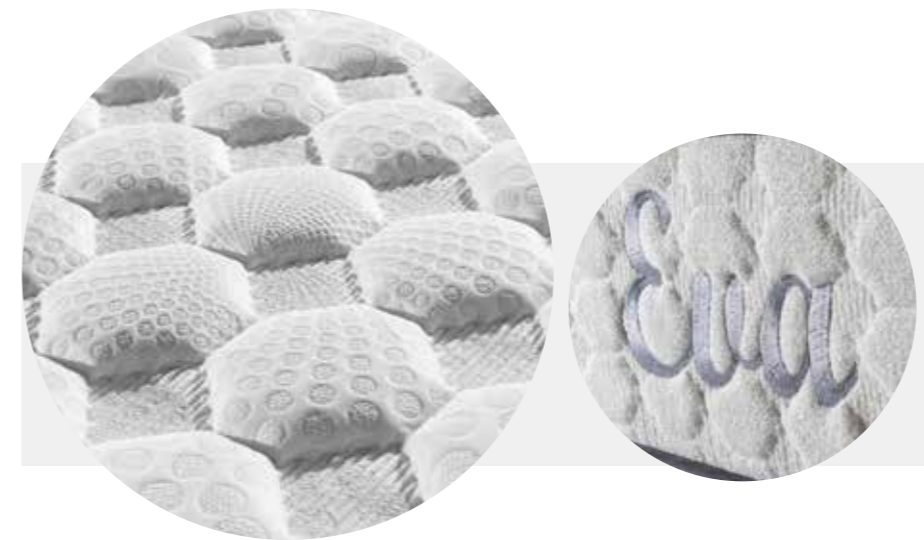

1 Knitted Fabric	10 Pocket Spring
2 Quilting Fiber	11 Nonwoven Fabric
3 Rolled Foam	12 Comfort Foam
4 Nonwoven Fabric	13 Nonwoven Fabric
5 Comfort Foam	14 Rolled Foam
6 Comfort Foam	15 Quilting Fiber
7 Nonwoven Fabric	16 Knitted Fabric
8 Comfort Foam	17 High Density Foam
9 Nonwoven Fabric	18 Knitted Fabric