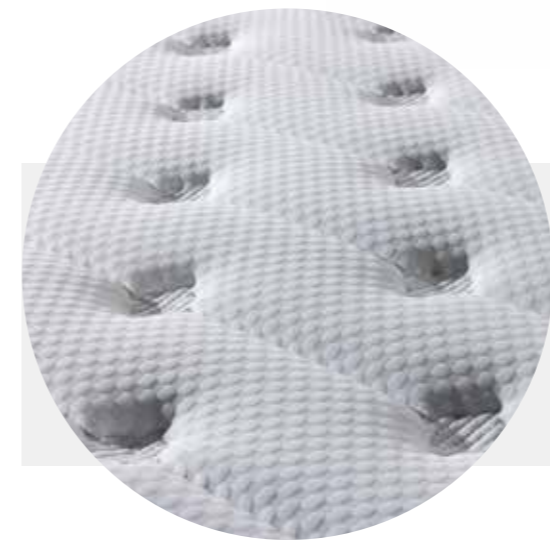

OSLO

The Oslo storage bed set adds both an aesthetic and functional touch to your bedroom with its modern and stylish design. Its durable construction and ample storage space ensure long-lasting use.

Headboard Height: 140 cm

Sizes: 140*190 - 140*200 - 150*200 - 160*200 - 180*200

OSLO MATTRESS

The Oslo mattress, with its ergonomic design and high-quality materials, provides a comfortable and healthy sleeping experience. Its supportive structure helps you wake up refreshed every morning.

HEIGHT: 32 CM

Pocket Spring
Knitted Fabric
Air Permeable

One Side Use
Orthopedic
Anti Bacterial

- | | | | |
|---|-----------------|----|-------------------|
| 1 | Knitted Fabric | 9 | Comfort Foam |
| 2 | Quilting Fiber | 10 | Nonwoven Fabric |
| 3 | Rolled Foam | 11 | Rolled Foam |
| 4 | Nonwoven Fabric | 12 | Quilting Fiber |
| 5 | Comfort Foam | 13 | Knitted Fabric |
| 6 | Nonwoven Fabric | 14 | High Density Foam |
| 7 | Pocket Spring | 15 | Knitted Fabric |
| 8 | Nonwoven Fabric | | |